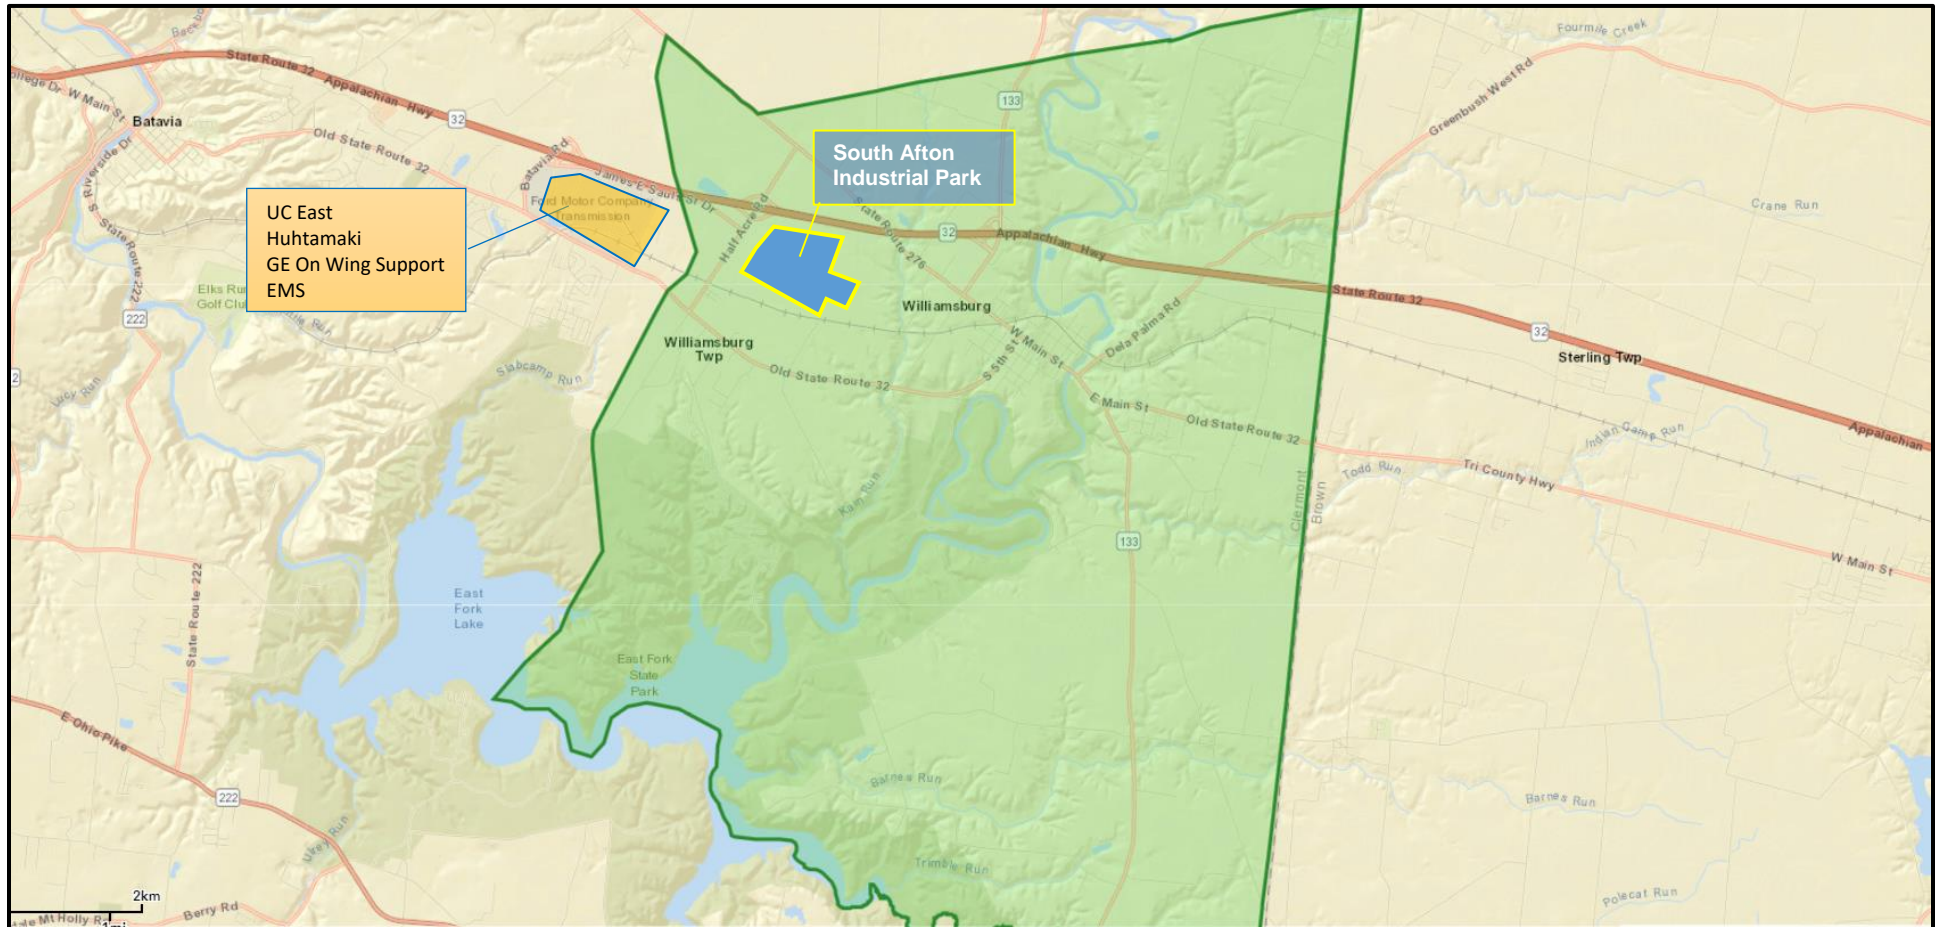

State Route 32 Designated Opportunity Zones by Census Tract

CLERMONT COUNTY, OHIO NOMINATED OPPORTUNITY ZONE CENSUS TRACTS

Union Township Census Tract 413.06

Williamsburg Township Census Tract 409

U.S. Treasury Opportunity Zones Resources Page: <https://www.cdfifund.gov/Pages/Opportunity-Zones.aspx>

Opportunity Zones Fact Sheet: <http://eig.org/wp-content/uploads/2018/02/Opportunity-Zones-Fact-Sheet.pdf>

General Information: <http://eig.org/opportunityzones>

State Route 32 - The Opportunity Zone Corridor