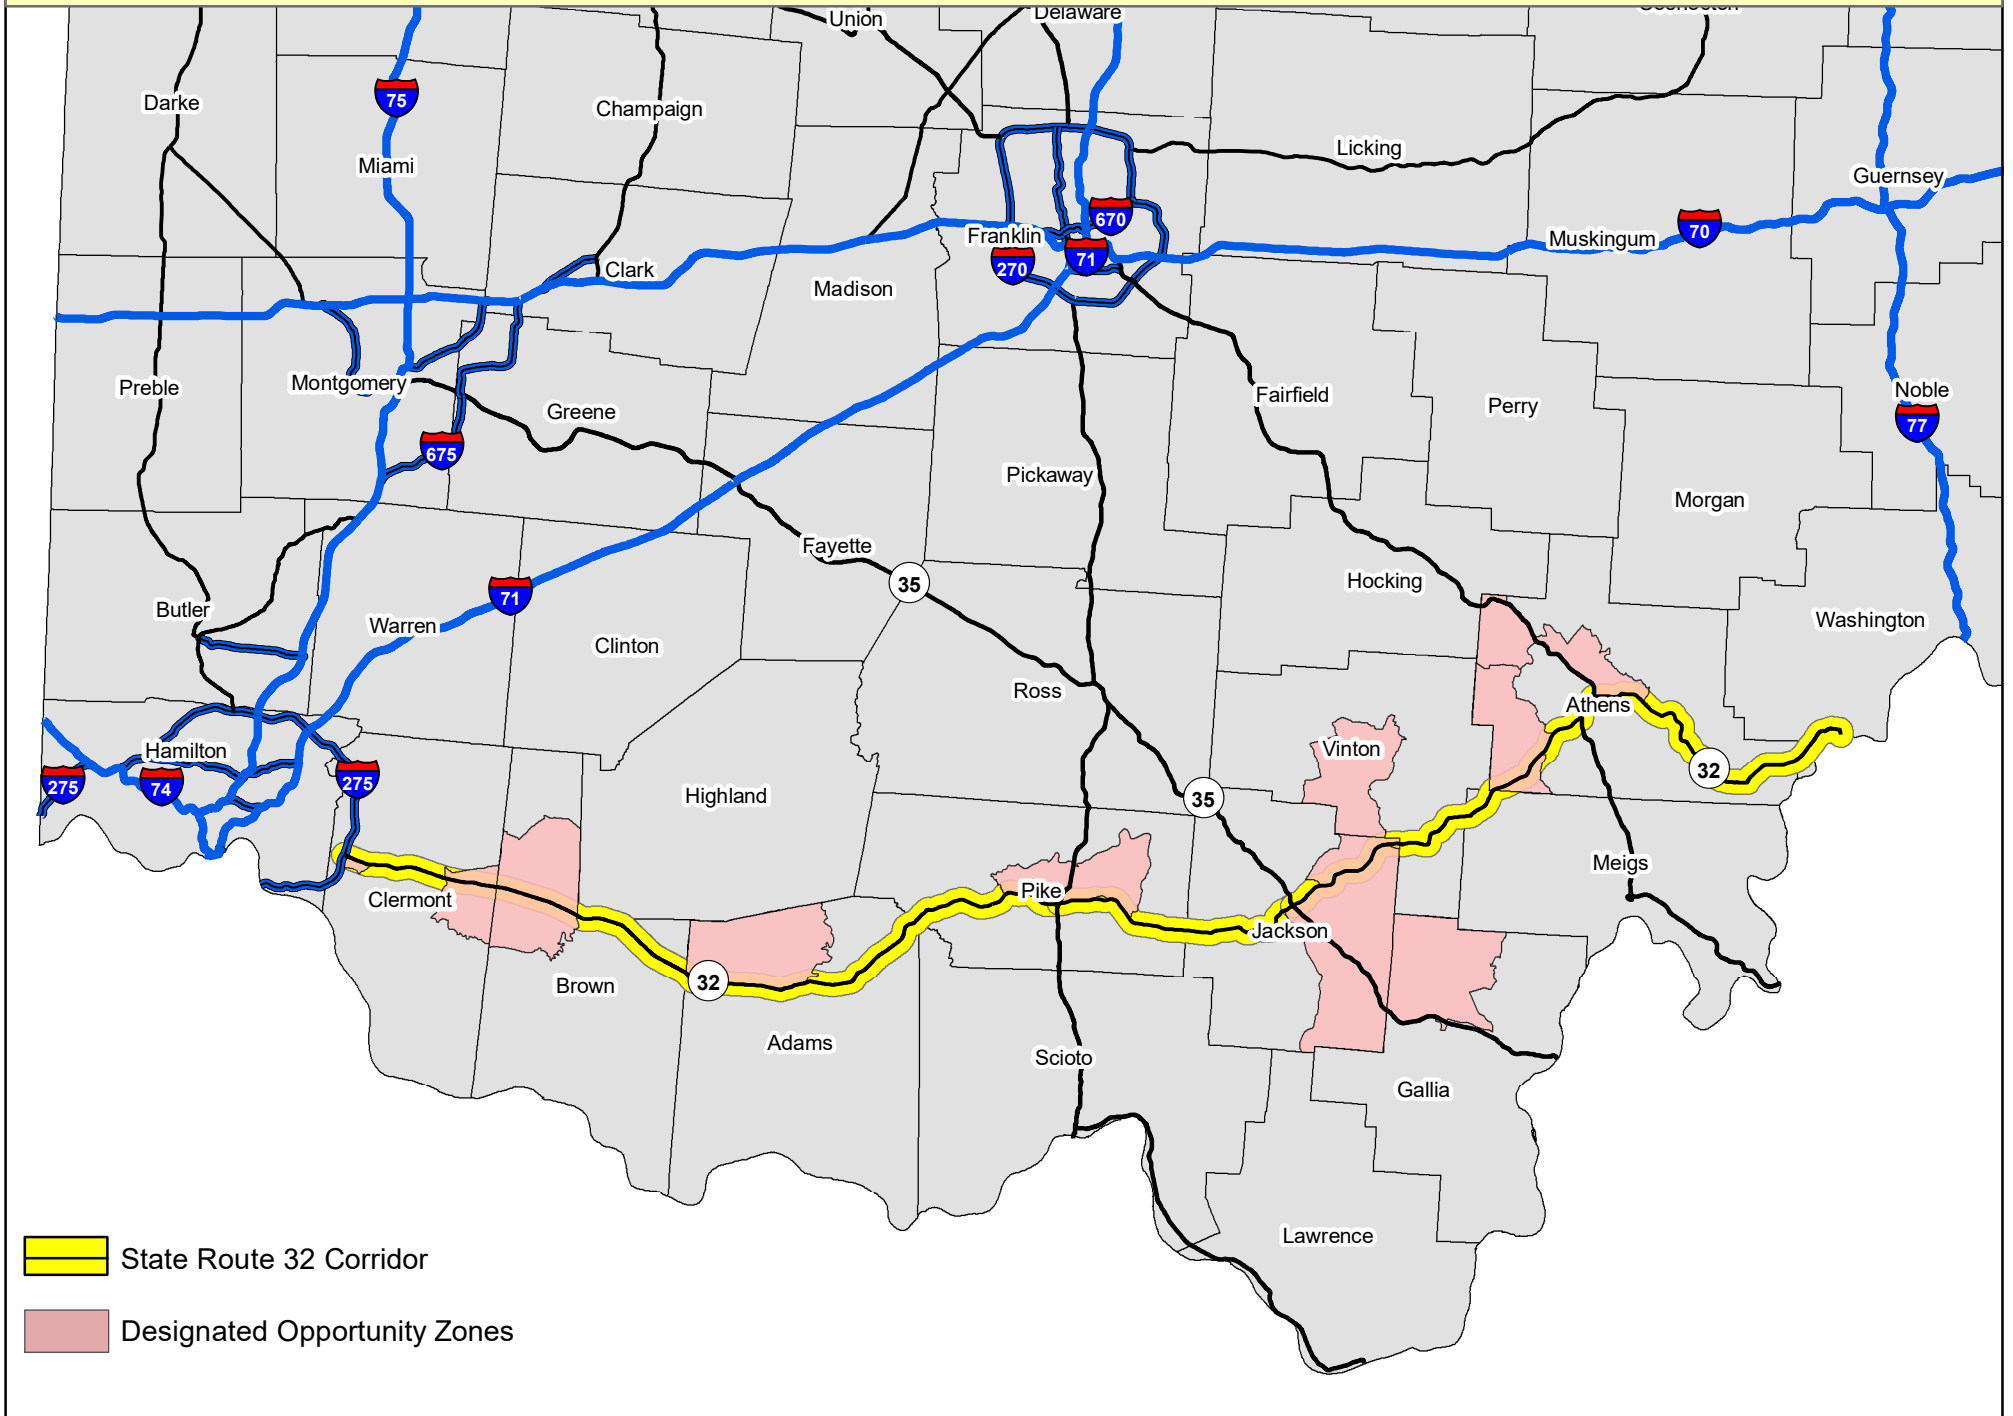

State Route 32 Designated Opportunity Zones by Census Tract

CLERMONT COUNTY, OHIO NOMINATED OPPORTUNITY ZONE CENSUS TRACTS

Union Township Census Tract 413.06

Williamsburg Township Census Tract 409

U.S. Treasury Opportunity Zones Resources Page: <https://www.cdfifund.gov/Pages/Opportunity-Zones.aspx>

Opportunity Zones Fact Sheet: <http://eig.org/wp-content/uploads/2018/02/Opportunity-Zones-Fact-Sheet.pdf>

General Information: <http://eig.org/opportunityzones>

State Route 32 - The Opportunity Zone Corridor