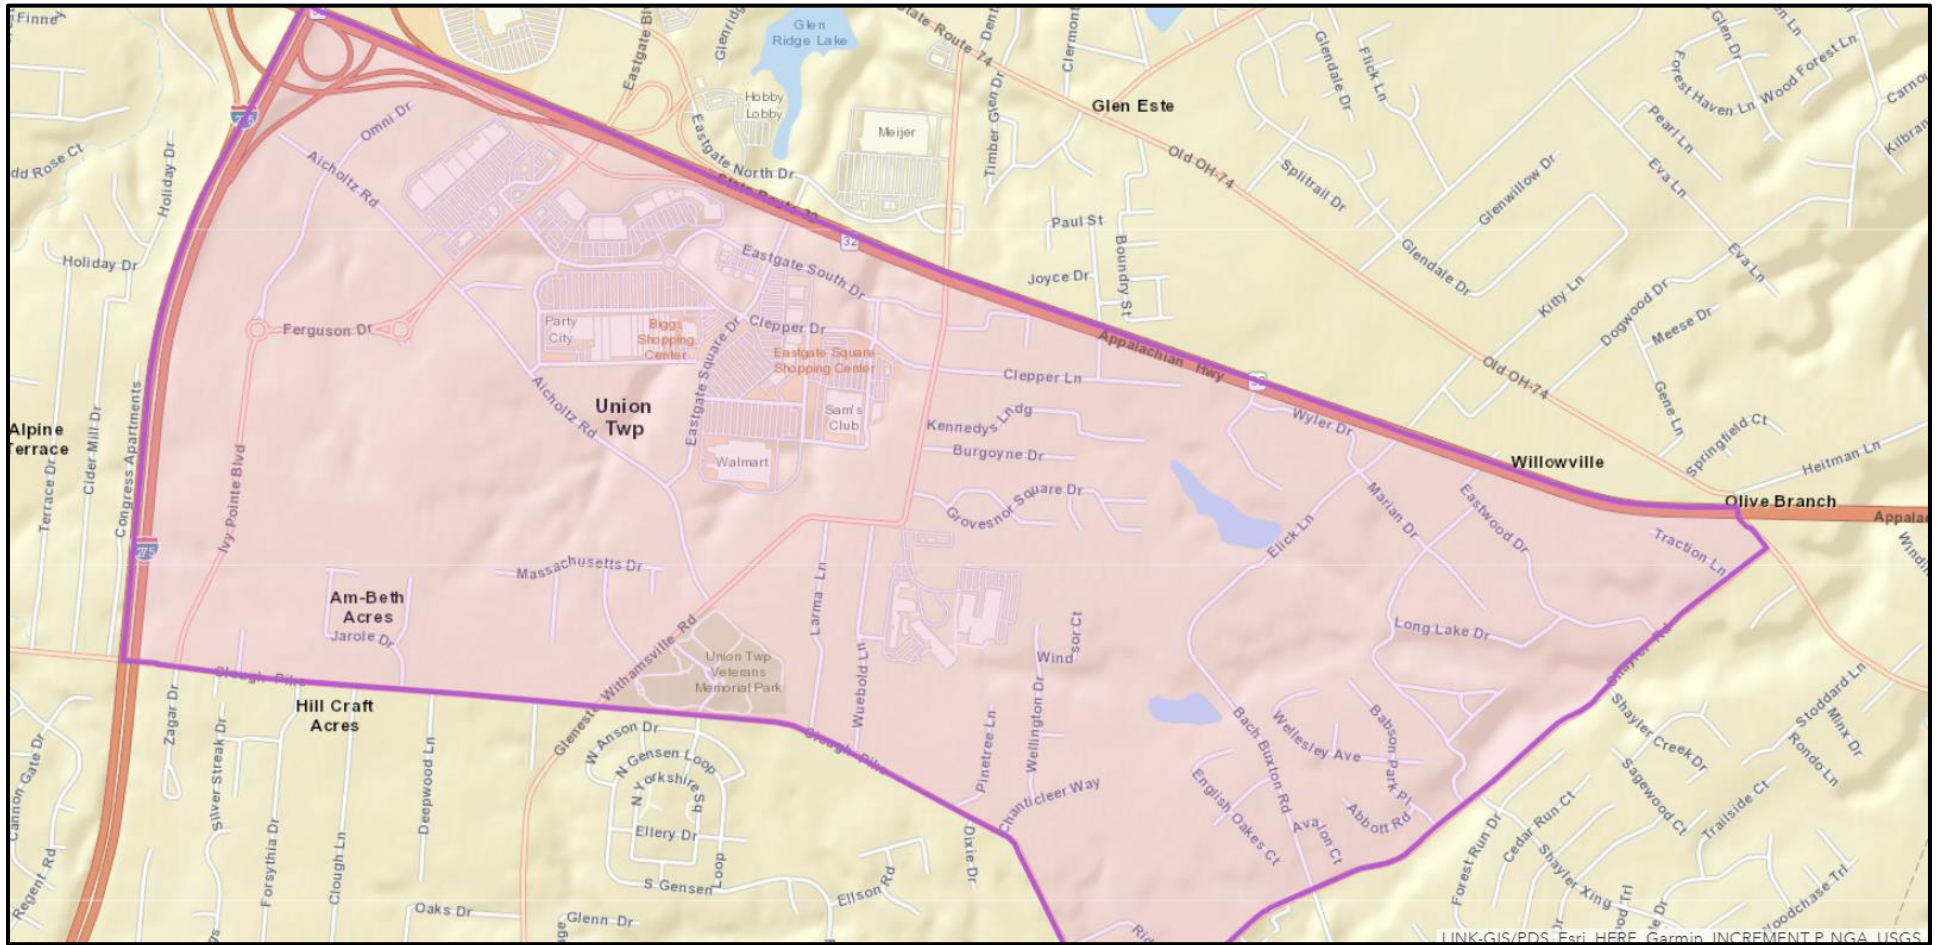

State Route 32 Designated Opportunity Zones by Census Tract

CLERMONT COUNTY, OHIO NOMINATED OPPORTUNITY ZONE CENSUS TRACTS

Union Township Census Tract 413.06

Williamsburg Township Census Tract 409

U.S. Treasury Opportunity Zones Resources Page: <https://www.cdfifund.gov/Pages/Opportunity-Zones.aspx>

Opportunity Zones Fact Sheet: <http://eig.org/wp-content/uploads/2018/02/Opportunity-Zones-Fact-Sheet.pdf>

General Information: <http://eig.org/opportunityzones>

State Route 32 - The Opportunity Zone Corridor

CensusTract	County	Population (2016 ACS)	Acres	Labor Force
7702	Adams	4,934	55,038	1,292
9734	Athens	3,224	18,907	6,641
9738	Athens	5,069	38,327	686
9512.02	Brown	4,791	33,703	686
9513	Brown	7,707	23,809	2,695
409	Clermont	5,865	19,996	3,478
413.06	Clermont	4,346	1,554	6,866
9572	Jackson	5,289	12,444	2,753
9577	Jackson	4,760	85,991	1,703
9523	Pike	5,321	38,186	2,198
9531	Vinton	5,124	42,546	1,942
9536	Gallia	4,186	58,279	602
9728	Athens	4,491	18,681	2,445
9739.02	Athens	3,481	207	1,814
		68,588	447,666	35,801